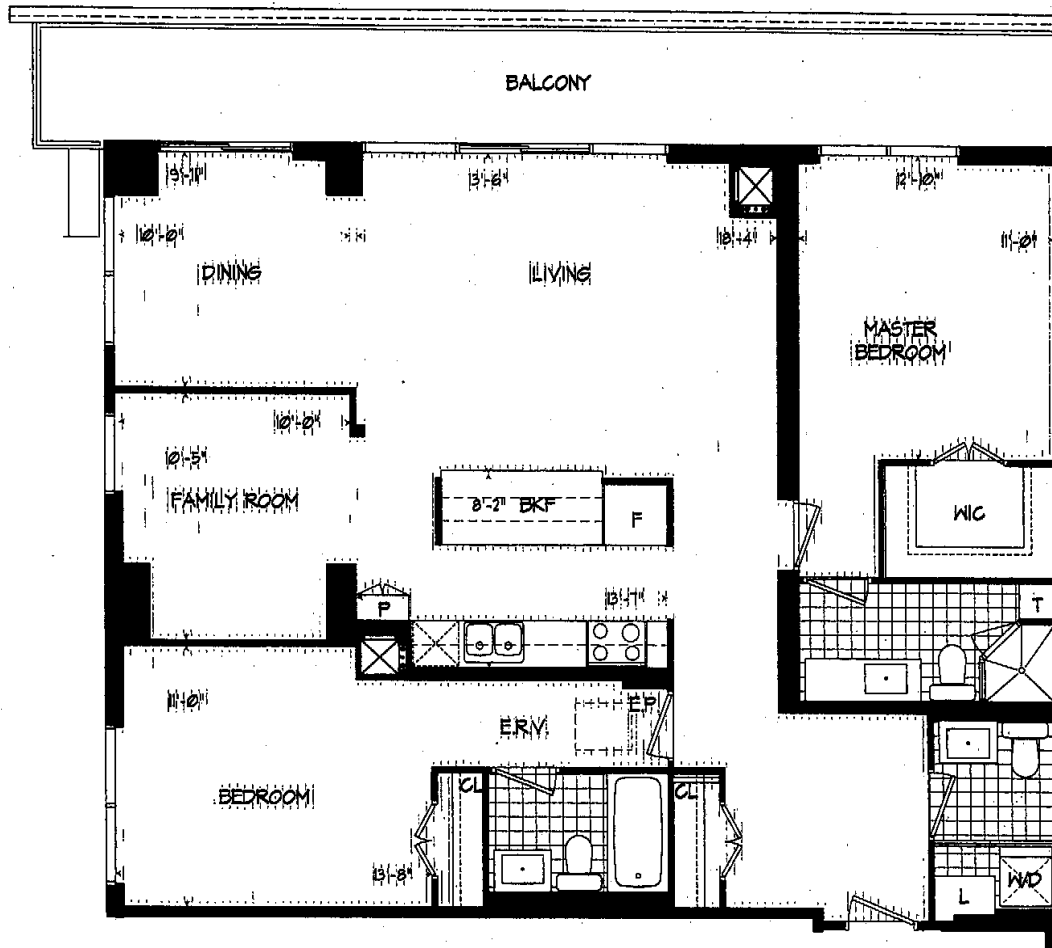

the republic

OF YONGE & EGLINTON

2S+D

2 Bedroom Plus Den

1348 sq.ft.

Peace of Mind.

Some features may vary by suite design. Prices and specifications subject to change without notice. Illustrations are artist's concepts. Sizes and specifications are subject to change without notice. Where furniture is displayed, it is for illustration purposes only and does not necessarily reflect the electrical plan for the suite. Suites are rented unfurnished. See rental representative for details. Del® and Tridel® are registered trademarks of Tridel and used under license agreement. ©Tridel 2010. All rights reserved. E. & O.E. March 19, 2010.