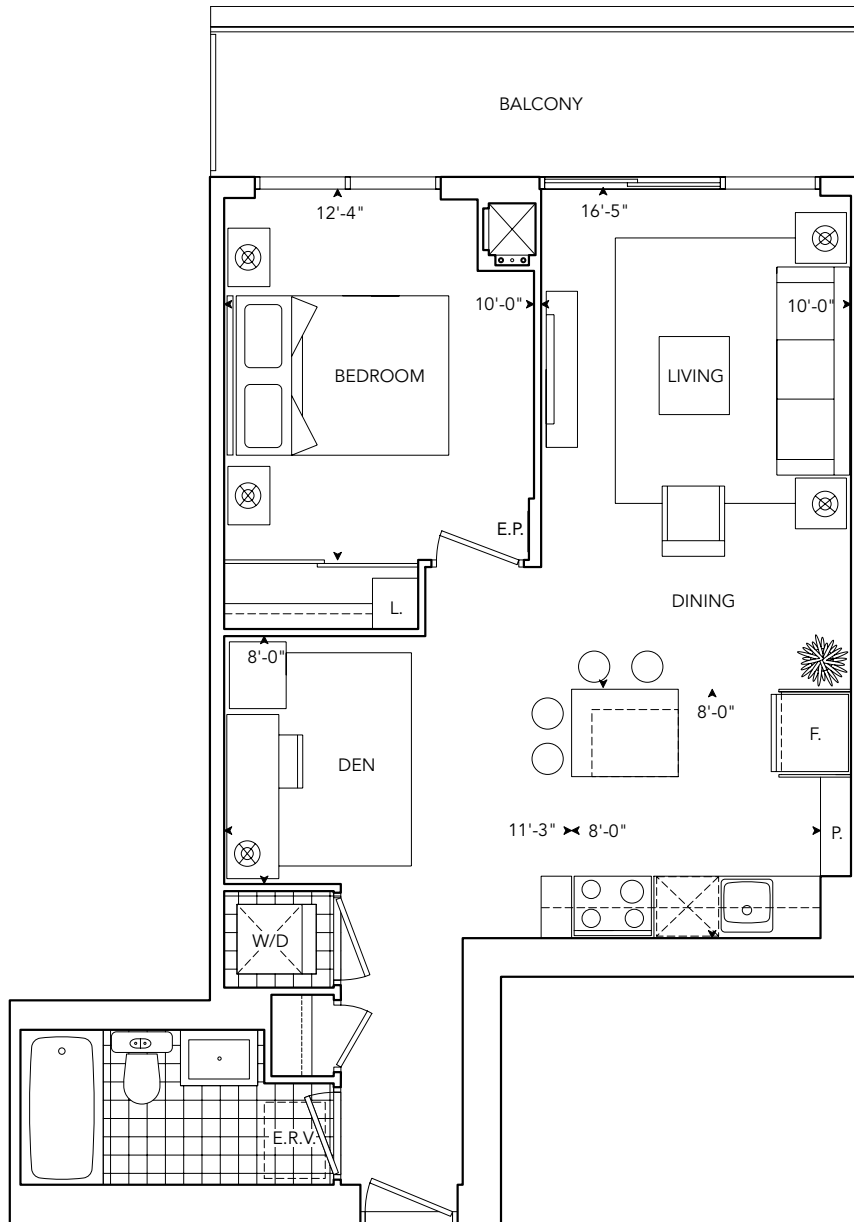

# the republic

OF YONGE & EGLINTON

1J+D1

1 Bedroom Plus Den

668 sq.ft.

TYPICAL FLOORPLAN 2ND - 4TH

Peace of Mind.

Some features may vary by suite design. Prices and specifications subject to change without notice. Illustrations are artist's concepts. Sizes and specifications are subject to change without notice. Where furniture is displayed, it is for illustration purposes only and does not necessarily reflect the electrical plan for the suite. Suites are rented unfurnished. See rental representative for details. Del® and Tridel® are registered trademarks of Tridel and used under license agreement. ©Tridel 2010. All rights reserved. E. & O.E. March 19, 2010.